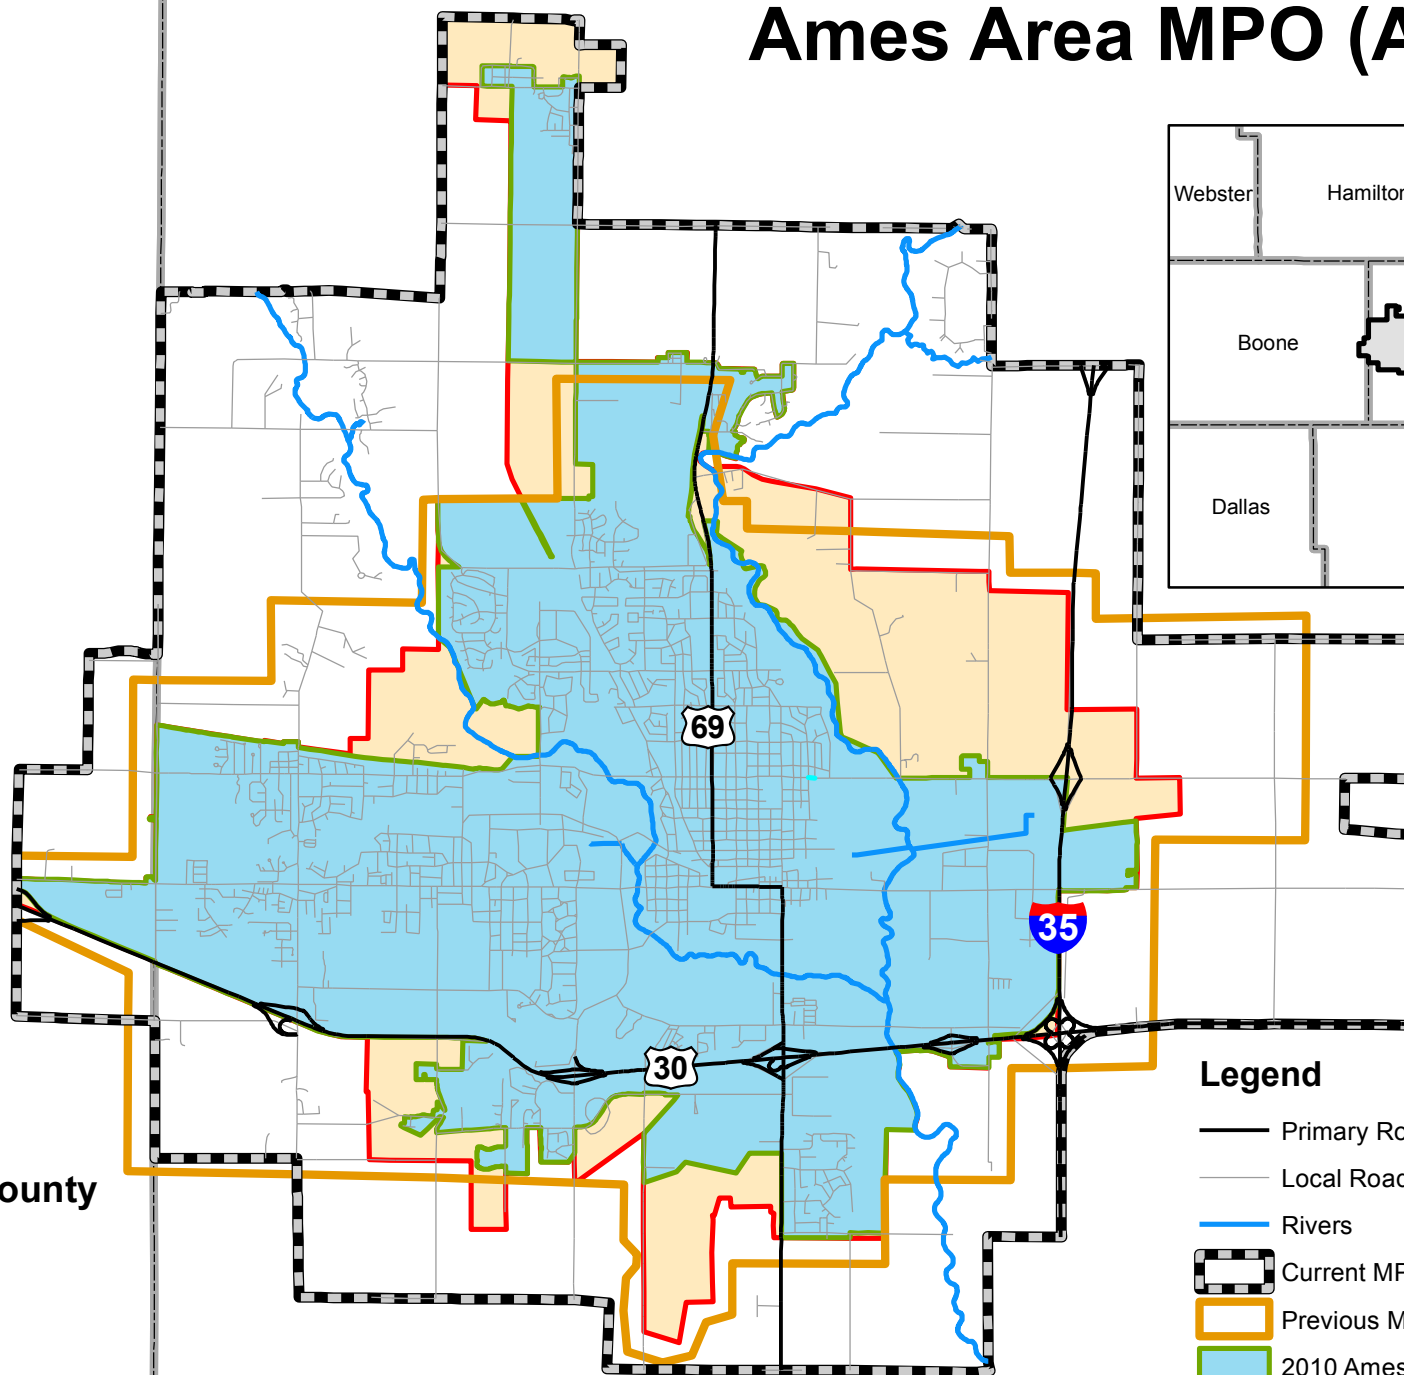

Ames Area MPO (AAMPO)

Boone County

Story County

Legend

- Primary Roads
- Local Roads
- Rivers
- Current MPO Boundary
- Previous MPO Boundary
- 2010 Ames Urbanized Area
- 2013 FHWA Urban Area Boundary (UAB)
- County Boundary